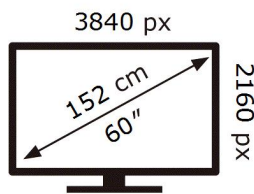

UE60AU8000K

**121** kWh/1000h

ABCDEF **G**

**172** kWh/1000h

2019/2013