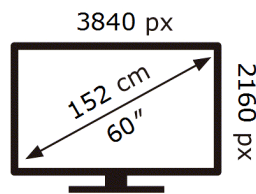

SAMSUNG

UE60AU8000K

**121** kWh/1000h

ABCDEF **G**

**172** kWh/1000h

2019/2013

**ENERG**

**SAMSUNG**