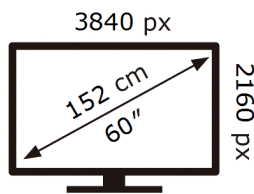

SAMSUNG

UE60BU8000K

110 kWh/1000h

ABCDEF **G**

172 kWh/1000h

2019/2013