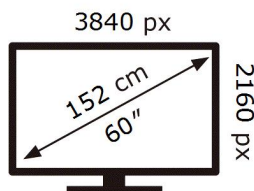

UE60BU8000K

110 kWh/1000h

ABCDEF **G**

HDR

172 kWh/1000h

2019/2013