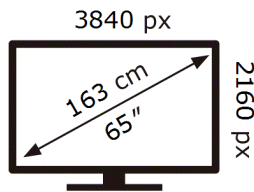

SAMSUNG

UE65AU8000K

137 kWh/1000h

ABCDEF **G**

176 kWh/1000h

2019/2013