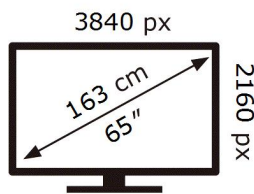

UE65AU8000K

**137** kWh/1000h

ABCDEF **G**

**HDR**

**176** kWh/1000h

2019/2013