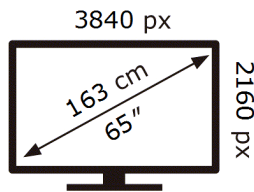

SAMSUNG

UE65AU9007K

136 kWh/1000h

ABCDEF **G**

178 kWh/1000h

ENERG

SAMSUNG

UE65AU9007K