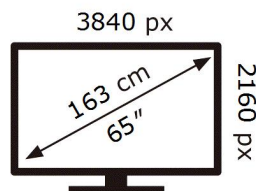

ENERG

SAMSUNG

UE65AU9007K

136 kWh/1000h

ABCDEF **G**

178 kWh/1000h

2019/2013