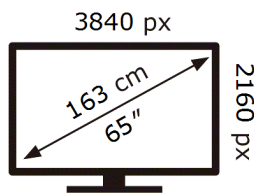

SAMSUNG

UE65BU8000K

**124** kWh/1000h

ABCDEF **G**

**182** kWh/1000h

2019/2013

**ENERG**

**SAMSUNG**