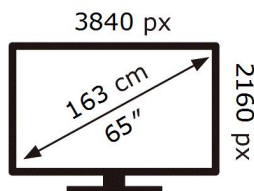

UE65BU8000K

**124** kWh/1000h

ABCDEF **G**

**182** kWh/1000h

2019/2013