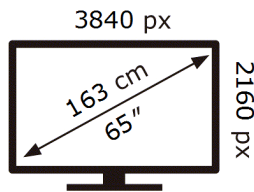

SAMSUNG

UE65CU8500K

108 kWh/1000h

ABCDEF **G**

174 kWh/1000h

2019/2013

ENERG

SAMSUNG