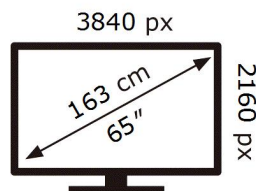

UE65CU8500K

108 kWh/1000h

ABCDEF **G**

174 kWh/1000h

2019/2013