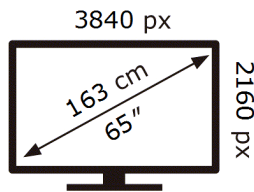

SAMSUNG

UE65DU8570U

107 kWh/1000h

ABCDEF **G**

164 kWh/1000h

2019/2013

ENERG 

SAMSUNG