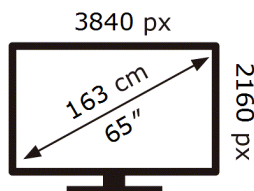

UE65M80HAU

**65** kWh/1000h

ABCDEF **G**

**157** kWh/1000h

2019/2013