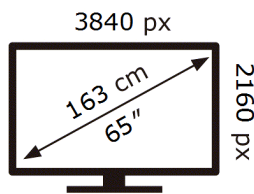

Samsung

UE65M80HAU

**65** kWh/1000h

ABCDEF **G**

**157** kWh/1000h

2019/2013

**ENERG** ⚡

**Samsung**