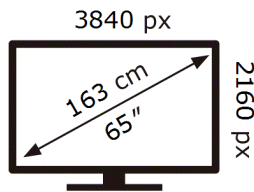

SAMSUNG

UE65RU7300K

146 kWh/1000h

ABCDEF **G**

170 kWh/1000h

2019/2013