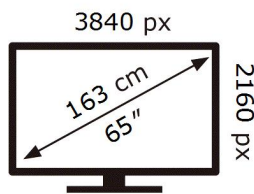

UE65RU7300K

146 kWh/1000h

ABCDEF **G**

170 kWh/1000h

2019/2013