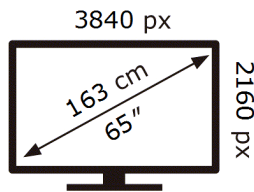

**115** kWh/1000h

ABCDEF **G**

**158** kWh/1000h

**ENERG** 

**SAMSUNG**

UE65TU7020K

**115** kWh/1000h

ABCDEF **G**