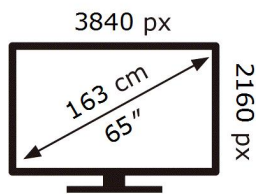

ENERG

SAMSUNG

UE65TU7020K

115 kWh/1000h

ABCDEF **G**

158 kWh/1000h

2019/2013