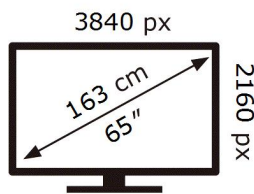

UE65TU8000K

137 kWh/1000h

ABCDEF **G**

175 kWh/1000h

2019/2013