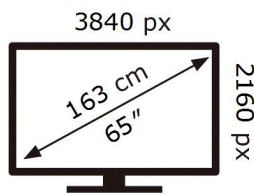

ENERG

SAMSUNG

UE65TU8507U

137 kWh/1000h

ABCDEF **G**

150 kWh/1000h

2019/2013