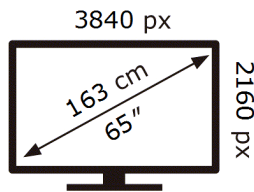

**SAMSUNG**

UE65TU8507U

**137** kWh/1000h

ABCDEF **G**

**150** kWh/1000h

**ENERG** 

**SAMSUNG**

UE65TU8507U