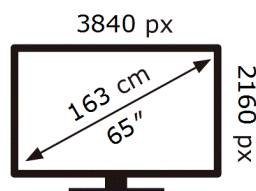

ENERG ⚡

Samsung

UE65U7000HK

102 kWh/1000h

ABCDEF **G**

149 kWh/1000h

2019/2013