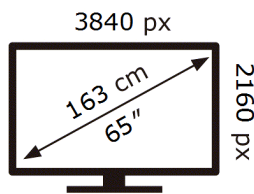

Samsung

UE65U7000HK

102 kWh/1000h

ABCDEF **G**

149 kWh/1000h

ENERG ⚡

Samsung

UE65U7000HK