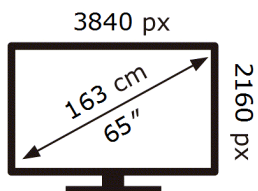

ENERG

Samsung

UE65U8000HK

102 kWh/1000h

ABCDEF **G**

149 kWh/1000h

2019/2013