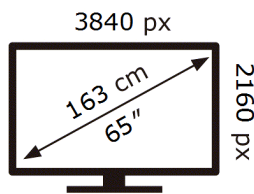

Samsung

UE65U8000HK

102 kWh/1000h

ABCDEF **G**

149 kWh/1000h

ENERG

Samsung

UE65U8000HK