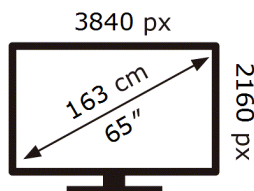

ENERG

Samsung

UE65U8020HK

102 kWh/1000h

ABCDEF **G**

149 kWh/1000h

2019/2013