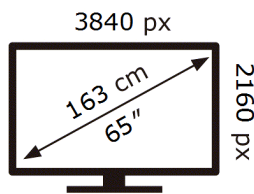

**Samsung**

UE65U8020HK

**102** kWh/1000h

ABCDEF **G**

**149** kWh/1000h

**ENERG** 

**Samsung**

UE65U8020HK