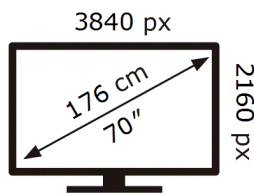

Samsung

UE70U8000HK

114 kWh/1000h

ABCDEF **G**

201 kWh/1000h

2019/2013

ENERG ⚡

Samsung