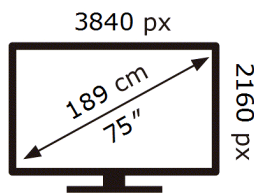

**SAMSUNG**

UE75AU7100K

**155** kWh/1000h

ABCDEF **G**

**220** kWh/1000h

**ENERG** 

**SAMSUNG**

UE75AU7100K