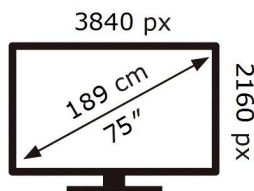

ENERG

SAMSUNG

UE75AU7100K

155 kWh/1000h

ABCDEF **G**

220 kWh/1000h

2019/2013