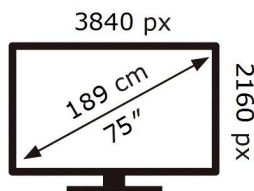

UE75BU8500K

**156** kWh/1000h

ABCDEF **G**

**235** kWh/1000h

2019/2013