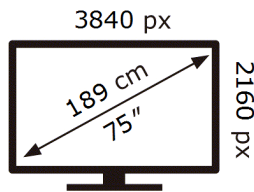

SAMSUNG

UE75DU7170U

139 kWh/1000h

ABCDEF **G**

178 kWh/1000h

ENERG 

SAMSUNG

UE75DU7170U