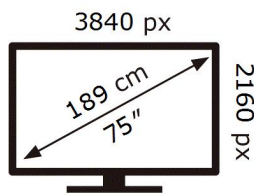

ENERG

SAMSUNG

UE75DU7170U

139 kWh/1000h

ABCDEF **G**

178 kWh/1000h

2019/2013