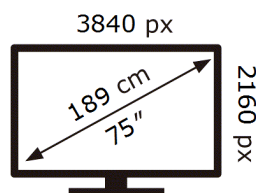

ENERG ⚡

Samsung

UE75DU8070U

137 kWh/1000h

ABCDEF **G**

227 kWh/1000h

2019/2013