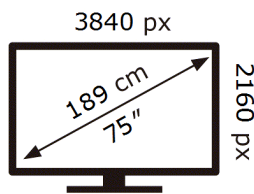

Samsung

UE75M70HAK

129 kWh/1000h

ABCDEF **G**

195 kWh/1000h

ENERG

Samsung

UE75M70HAK