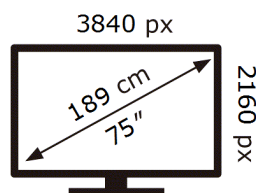

ENERG

Samsung

UE75M70HAK

129 kWh/1000h

ABCDEF **G**

195 kWh/1000h

2019/2013