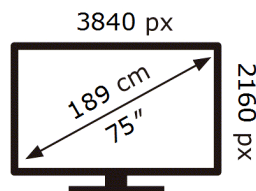

ENERG ⚡

Samsung

UE75M80HAU

83 kWh/1000h

ABCDEF **G**

195 kWh/1000h

2019/2013