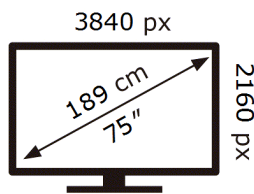

Samsung

UE75M80HAU

83 kWh/1000h

ABCDEF **G**

195 kWh/1000h

ENERG ⚡

Samsung

UE75M80HAU