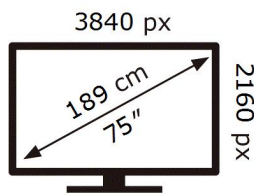

UE75TU7020K

154 kWh/1000h

ABCDEF **G**

230 kWh/1000h

2019/2013