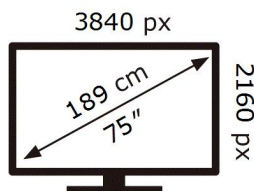

UE75TU8000K

160 kWh/1000h

ABCDEF **G**

208 kWh/1000h

2019/2013