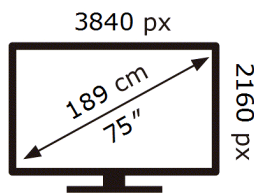

SAMSUNG

UE75TU8000K

160 kWh/1000h

ABCDEF **G**

208 kWh/1000h

2019/2013

ENERG 

SAMSUNG