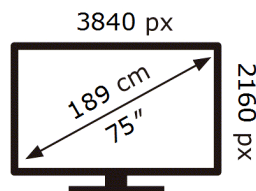

ENERG

Samsung

UE75U8000HK

129 kWh/1000h

ABCDEF **G**

228 kWh/1000h

2019/2013