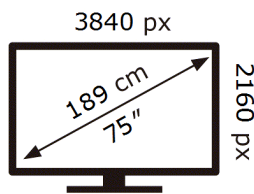

Samsung

UE75U8000HK

129 kWh/1000h

ABCDEF **G**

228 kWh/1000h

ENERG

Samsung

UE75U8000HK