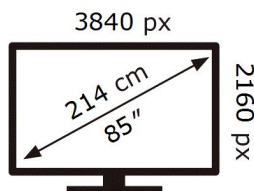

ENERG

SAMSUNG

UE85AU7110K

155 kWh/1000h

ABCDEF **G**

200 kWh/1000h

2019/2013