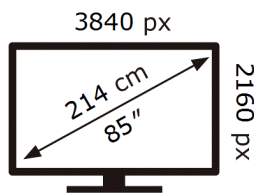

SAMSUNG

UE85BU8000K

186 kWh/1000h

ABCDEF **G**

289 kWh/1000h

2019/2013

ENERG

SAMSUNG