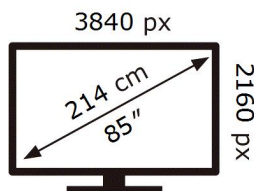

UE85BU8000K

186 kWh/1000h

ABCDEF **G**

289 kWh/1000h

2019/2013