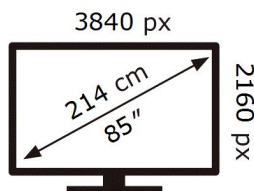

ENERG

SAMSUNG

UE85CU7100K

147 kWh/1000h

ABCDEF **G**

230 kWh/1000h

2019/2013