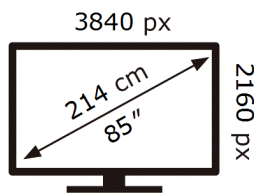

SAMSUNG

UE85CU7100K

147 kWh/1000h

ABCDEF **G**

230 kWh/1000h

ENERG

SAMSUNG

UE85CU7100K