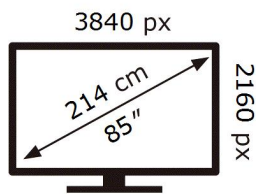

UE85DU7110K

166 kWh/1000h

ABCDEF **G**

HDR

250 kWh/1000h

2019/2013