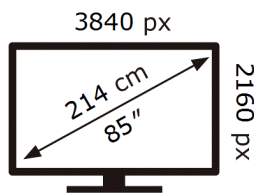

SAMSUNG

UE85DU7170U

166 kWh/1000h

ABCDEF **G**

250 kWh/1000h

2019/2013

ENERG ⚡

SAMSUNG