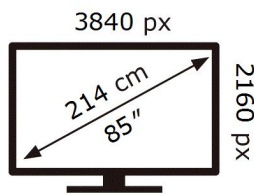

UE85DU7170U

166 kWh/1000h

ABCDEF **G**

250 kWh/1000h

2019/2013