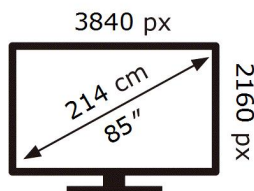

UE85DU8000K

**164** kWh/1000h

ABCDEF **G**

**292** kWh/1000h

2019/2013