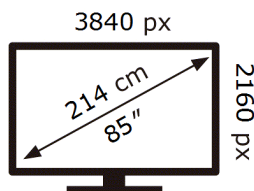

ENERG ⚡

Samsung

UE85DU8070U

164 kWh/1000h

ABCDEF **G**

292 kWh/1000h

2019/2013