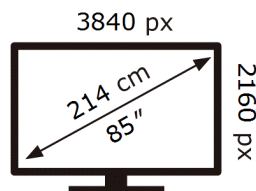

ENERG ⚡

Samsung

UE85M70HAK

155 kWh/1000h

ABCDEF **G**

264 kWh/1000h

2019/2013