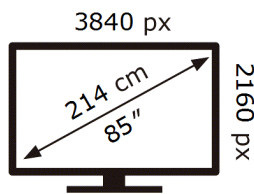

Samsung

UE85M70HAK

155 kWh/1000h

ABCDEF **G**

264 kWh/1000h

ENERG ⚡

Samsung

UE85M70HAK