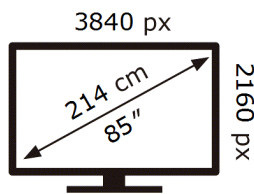

Samsung

UE85M80HAU

100 kWh/1000h

ABCDEF **G**

260 kWh/1000h

ENERG 

Samsung

UE85M80HAU