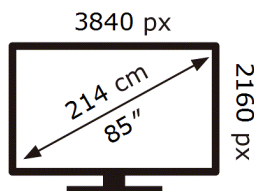

ENERG

Samsung

UE85U7000HK

155 kWh/1000h

ABCDEF **G**

272 kWh/1000h

2019/2013