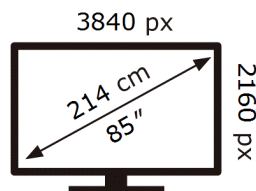

ENERG ⚡

Samsung

UE85U7020HK

155 kWh/1000h

ABCDEF **G**

272 kWh/1000h

2019/2013