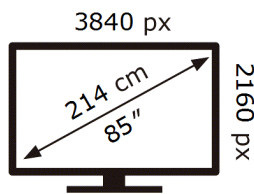

Samsung

UE85U8000HK

155 kWh/1000h

ABCDEF **G**

272 kWh/1000h

ENERG 

Samsung

UE85U8000HK