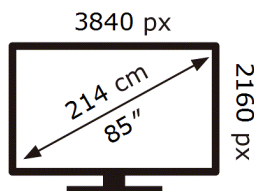

ENERG ⚡

Samsung

UE85U8020HK

155 kWh/1000h

ABCDEF **G**

272 kWh/1000h

2019/2013