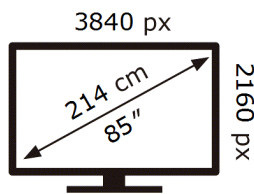

Samsung

UE85U8020HK

155 kWh/1000h

ABCDEF **G**

272 kWh/1000h

ENERG ⚡

Samsung

UE85U8020HK