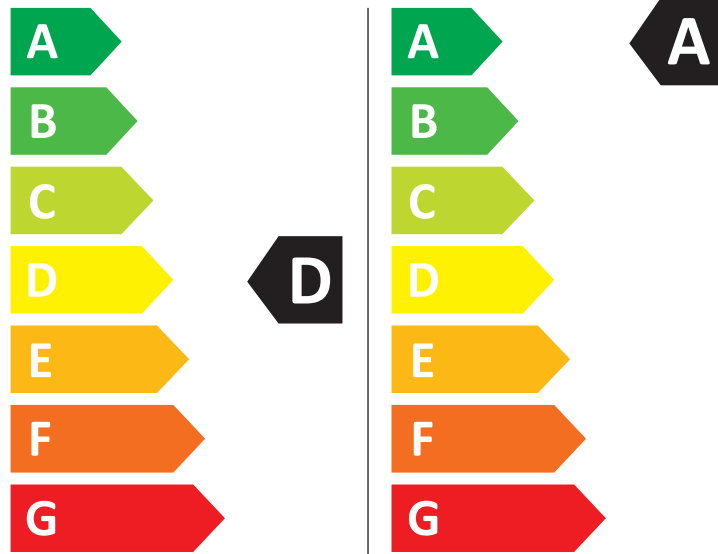

SAMSUNG

WD11DB7B85GB

308 kWh/100

48 kWh/100

6,0 kg 11,0 kg

90 L 54 L

7:32 4:00

ABCDEFG

72 dB ABCD

2019/2014

ENERG

SAMSUNG

WD11DB7B85GB

D

A

308 kWh/100

72 dB
ABCD

2019/2014

Size: W 102 x H 198 mm

Material : ART

Release paper: Pale blue-green Glassine