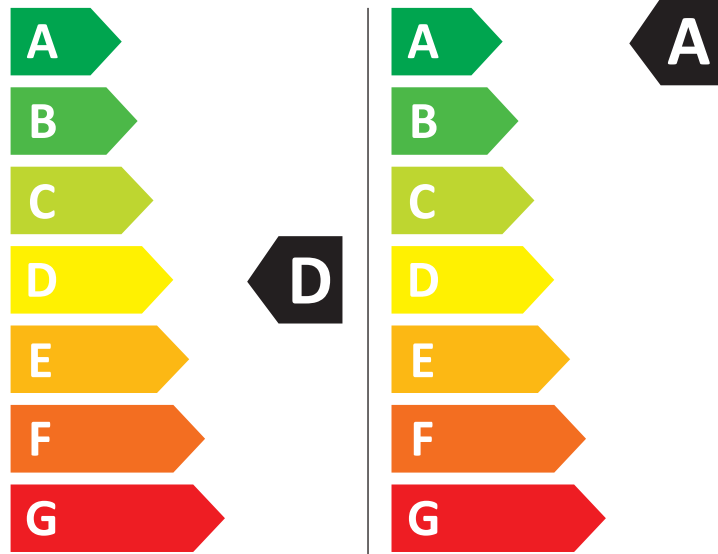

SAMSUNG

WD11DB7B85GW

308 kWh/100

48 kWh/100

6,0 kg 11,0 kg

90 L 54 L

7:32 4:00

ABCDEFG

72 dB ABCD

2019/2014

ENERG

SAMSUNG

WD11DB7B85GW

308 kWh/100

48 kWh/100

6,0 kg

Size: W 102 x H 198 mm

Material : ART

Release paper: Pale blue-green Glassine