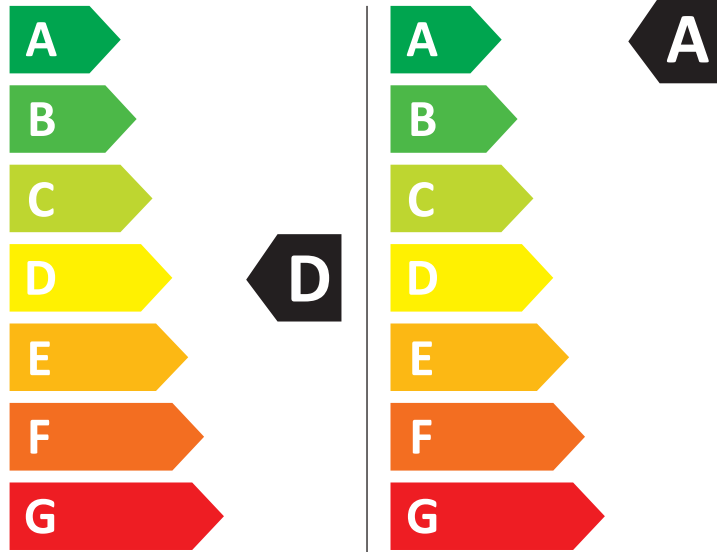

72 dB ABCD

2019/2014

ENERG

SAMSUNG

WD11DB7B85GW

308 kWh/100

48 kWh/100

6,0 kg

Size: W 102 x H 198 mm

Material : ART

Release paper: Pale blue-green Glassine