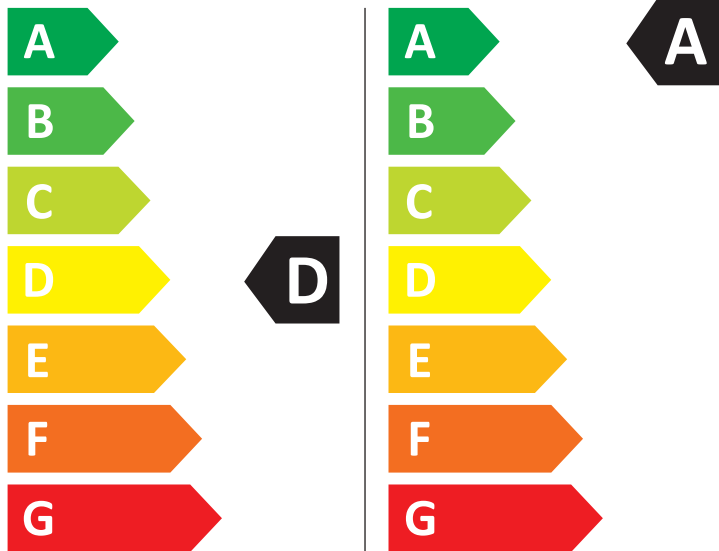

SAMSUNG

WD11DG5B15BB

308 kWh/100

48 kWh/100

6,0 kg  11,0 kg

90 L  54 L

7:32  4:00

ABCDEFG

72 dB 
ABCD

2019/2014

Size: W 107 x H 208 mm

Material : ART

Release paper: Pale blue-green Glassine

ENERG

SAMSUNG

WD11DG5B15BB