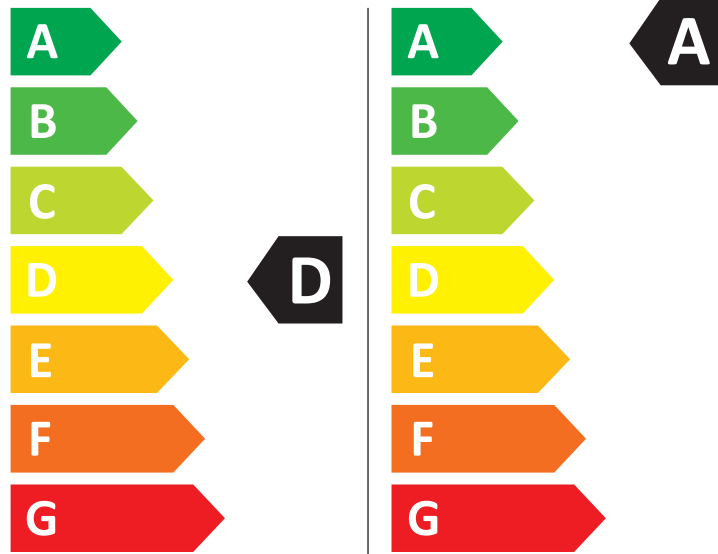

SAMSUNG

WD11DG5B15BB

308 kWh/100

48 kWh/100

6,0 kg  11,0 kg

90 L  54 L

7:32  4:00

ABCDEFG

72 dB 
ABCD

2019/2014

Size: W 107 x H 208 mm

Material : ART

Release paper: Pale blue-green Glassine

ENERG

SAMSUNG

WD11DG5B15BB

ABCDEFG

72 dB
ABCD

2019/2014

Size: W 102 x H 198 mm

Material : ART

Release paper: Pale blue-green Glassine