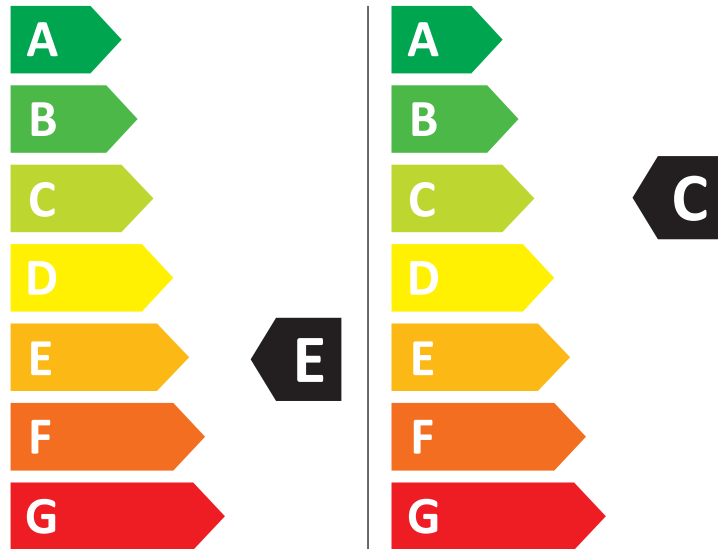

SAMSUNG

WD80T534DBN

326 kWh/100

63 kWh/100

5.0 kg  8.0 kg

80 L  48 L

6:47  3:26

  
ABCDEFG

# ENERG

**SAMSUNG**

WD80T534DBN

🚰 326 kWh/100🔄

💧 63 kWh/100🔄

5,0 kg  8,0 kg

80 L  48 L

6:47  3:26