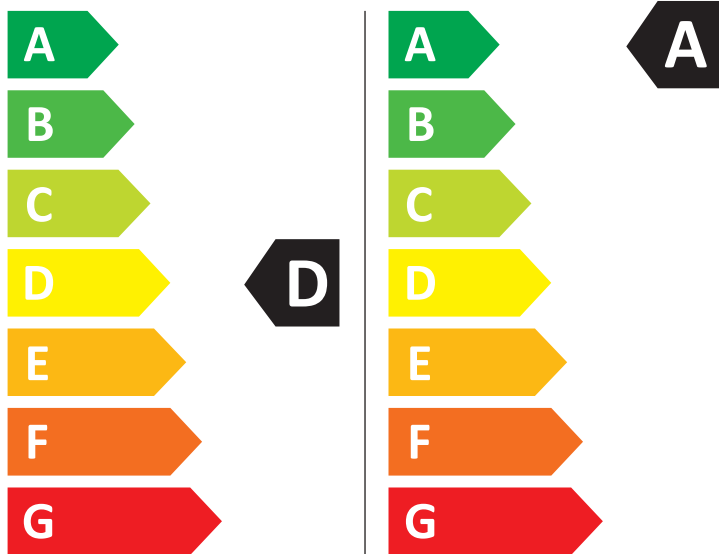

SAMSUNG

WD90DG5B15BB

308 kWh/100

44 kWh/100

ABCDEFG

72 dB
ABCD

2019/2014

ENERG

SAMSUNG

WD90DG5B15BB

308 kWh/100

44 kWh/100

6,0 kg

9,0 kg

90 L

50 L

7:37

3:48

ABCDEFG

72 dB
ABCD

2019/2014

Size: W 102 x H 198 mm

Material : ART

Release paper: Pale blue-green Glassine