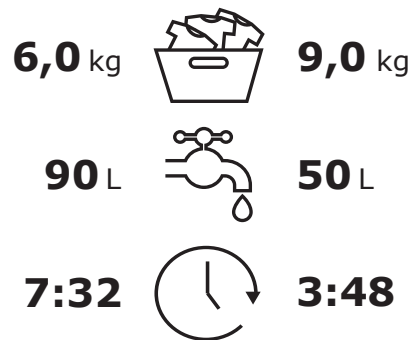

SAMSUNG

WD90DG5B15BB

308 kWh/100

44 kWh/100

ABCDEFG

72 dB
ABCD

2019/2014

ENERG

SAMSUNG

WD90DG5B15BB

308 kWh/100

44 kWh/100

6,0 kg

9,0 kg

90 L

50 L

7:37

3:48

ABCDEFG

72 dB
ABCD

2019/2014

Size: W 102 x H 198 mm

Material : ART

Release paper: Pale blue-green Glassine