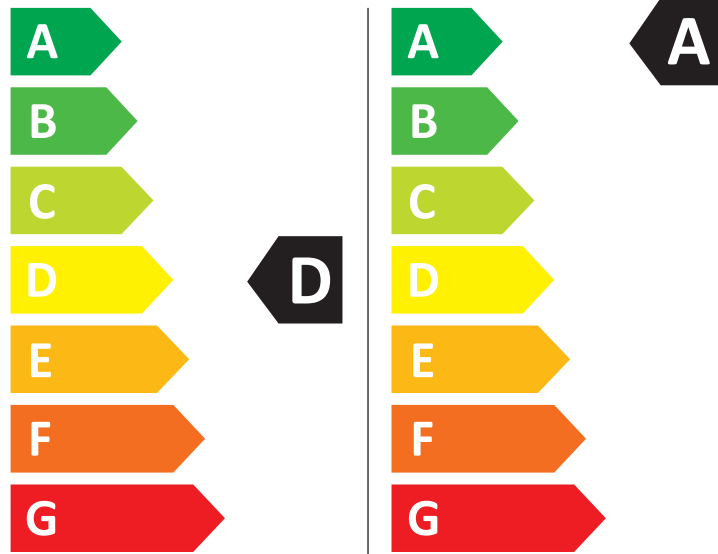

SAMSUNG

WD90DG5B15BB

308 kWh/100

44 kWh/100

ABCDEFG

72 dB
ABCD

2019/2014

ENERG

SAMSUNG

WD90DG5B15BB

308 kWh/100

44 kWh/100

6,0 kg

9,0 kg

90 L

50 L

7:37

3:48

ABCDEFG

72 dB
ABCD

2019/2014

Size: W 102 x H 198 mm

Material : ART

Release paper: Pale blue-green Glassine