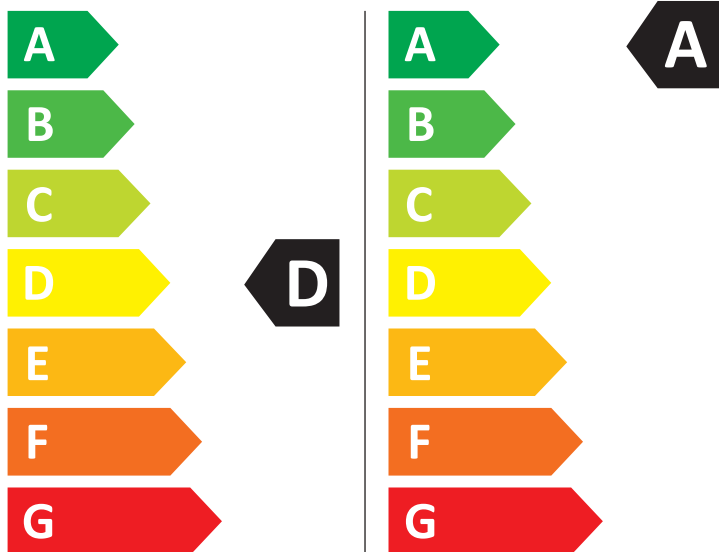

SAMSUNG

WD90DG5B15BE

308 kWh/100

44 kWh/100

ABCDEFG

72 dB  
ABCD

2019/2014

# ENERG

**SAMSUNG**

WD90DG5B15BE

308 kWh/100

44 kWh/100

6,0 kg 9,0 kg

90 L 50 L

7:37 3:48

ABCDEFG

72 dB ABCD

2019/2014

Size: W 102 x H 198 mm

Material : ART

Release paper: Pale blue-green Glassine