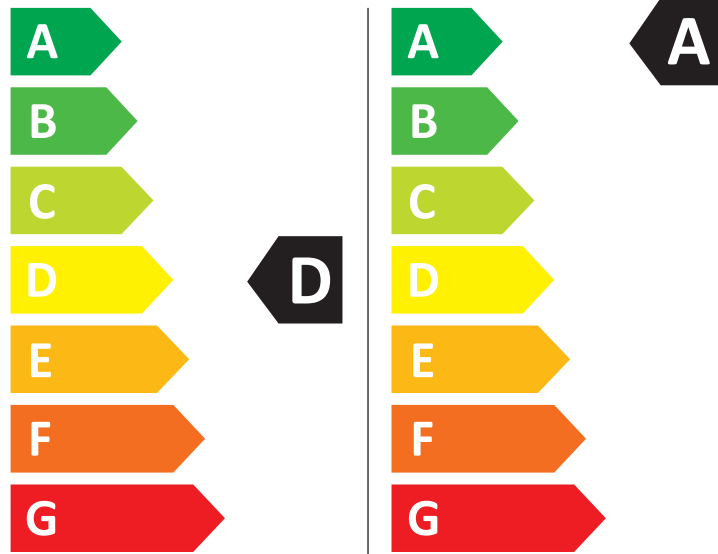

SAMSUNG

WD90DG5B15BE

308 kWh/100

44 kWh/100

ABCDEFG

72 dB  
ABCD

2019/2014

# ENERG

**SAMSUNG**

WD90DG5B15BE

308 kWh/100

44 kWh/100

6,0 kg 9,0 kg

90 L 50 L

7:37 3:48

ABCDEFG

72 dB ABCD

2019/2014

Size: W 102 x H 198 mm

Material : ART

Release paper: Pale blue-green Glassine