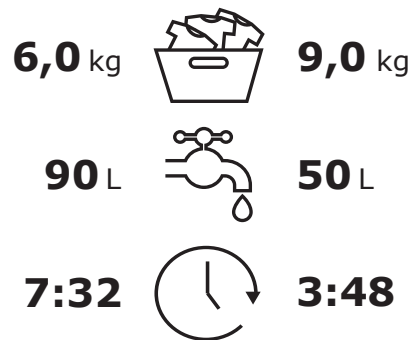

SAMSUNG

WD90DG5B15BE

308 kWh/100

44 kWh/100

ABCDEFG

72 dB  
ABCD

2019/2014

# ENERG

**SAMSUNG**

WD90DG5B15BE

308 kWh/100

44 kWh/100

6,0 kg 9,0 kg

90 L 50 L

7:37 3:48

ABCDEFG

72 dB ABCD

2019/2014

Size: W 102 x H 198 mm

Material : ART

Release paper: Pale blue-green Glassine