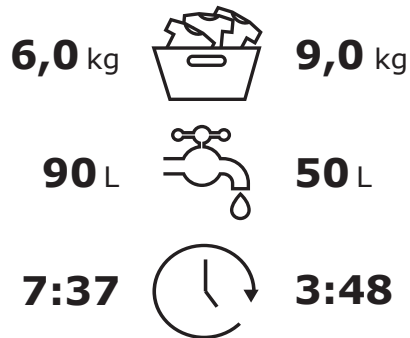

ABCDEFG

72 dB
ABCD

2019/2014