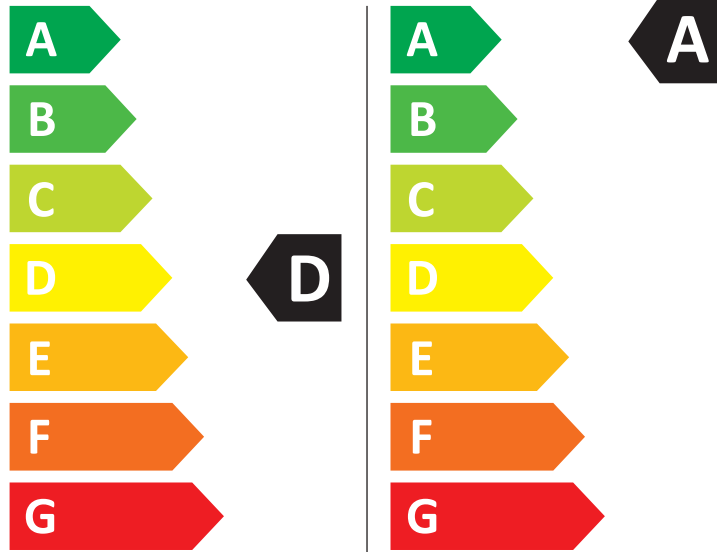

SAMSUNG

WD90DG6B85BB

308 kWh/100

44 kWh/100

6,0 kg 9,0 kg

90 L 50 L

7:32 3:48

ABCDEFG

72 dB ABCD

2019/2014

Size: W 107 x H 208 mm

Material : ART

Release paper: Pale blue-green Glassine

ENERG

SAMSUNG

WD90DG6B85BB