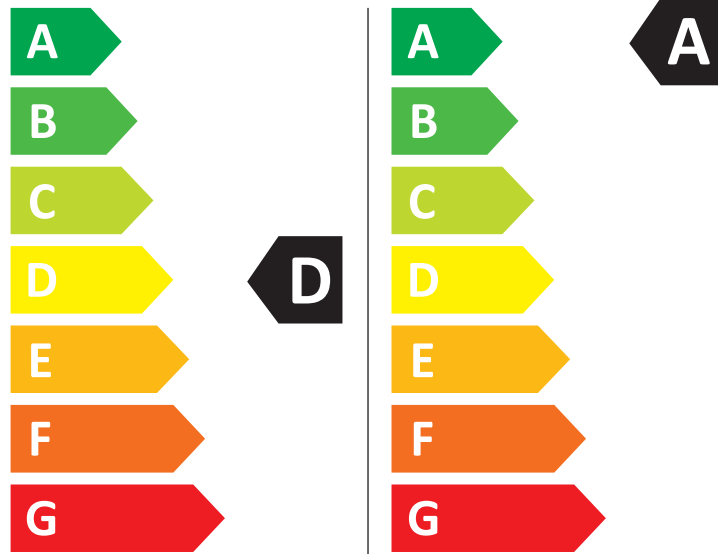

SAMSUNG

WD90DG6B85BB

308 kWh/100

44 kWh/100

6,0 kg 9,0 kg

90 L 50 L

7:32 3:48

ABCDEFG

72 dB ABCD

2019/2014

Size: W 107 x H 208 mm

Material : ART

Release paper: Pale blue-green Glassine

ENERG

SAMSUNG

WD90DG6B85BB