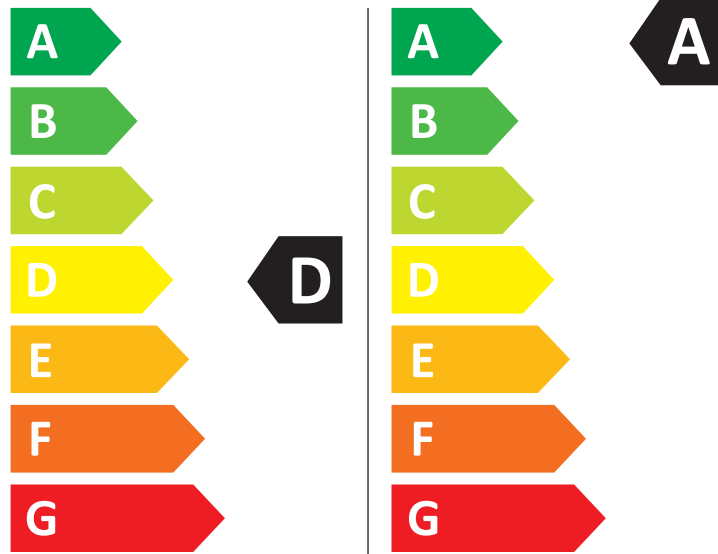

SAMSUNG

WD90DG6B85BE

308 kWh/100

44 kWh/100

6,0 kg  9,0 kg

90 L  50 L

7:32  3:48

ABCDEFG

72 dB 
ABCD

2019/2014

Size: W 107 x H 208 mm

Material : ART

Release paper: Pale blue-green Glassine

ENERG

SAMSUNG

WD90DG6B85BE

Size: W 102 x H 198 mm

Material : ART

Release paper: Pale blue-green Glassine