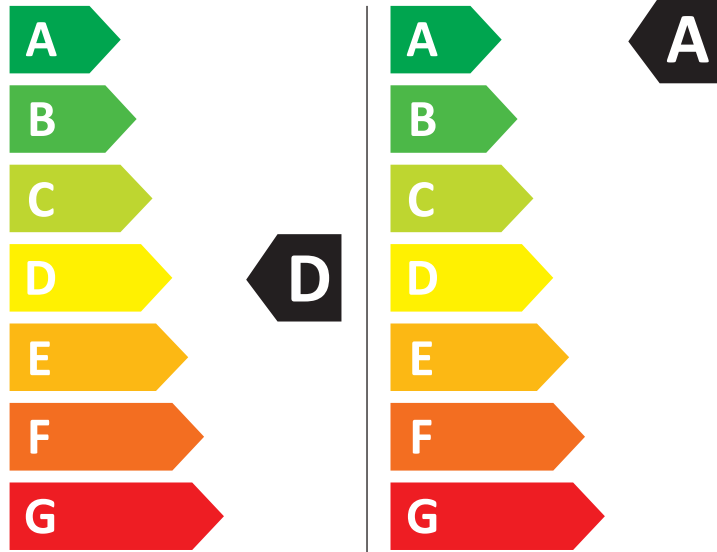

SAMSUNG

WD90DG6B85BE

308 kWh/100

44 kWh/100

6,0 kg  9,0 kg

90 L  50 L

7:32  3:48

ABCDEFG

72 dB 
ABCD

2019/2014

Size: W 107 x H 208 mm

Material : ART

Release paper: Pale blue-green Glassine

ENERG

SAMSUNG

WD90DG6B85BE

308 kWh/100

44 kWh/100

6,0 kg 9,0 kg

90 L 50 L

7:37 3:48

ABCDEFG

72 dB ABCD

2019/2014

Size: W 102 x H 198 mm

Material : ART

Release paper: Pale blue-green Glassine