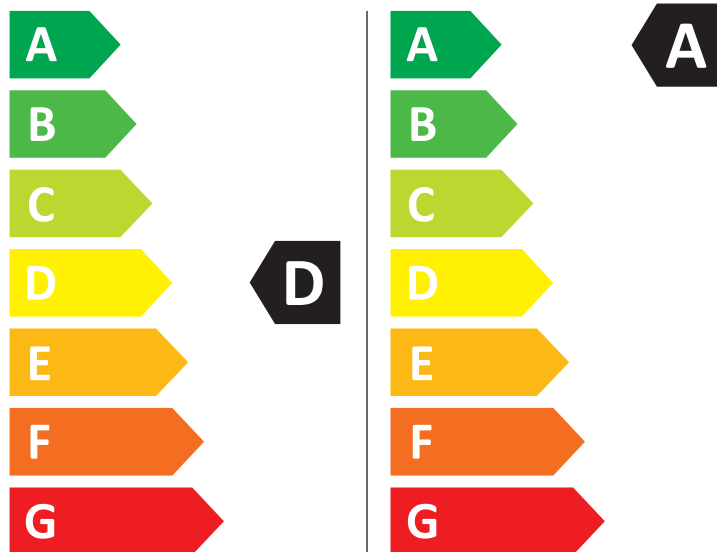

Samsung

WD90HG5U34BB

308 kWh/100 cycles

32 kWh/100 cycles

6.0 kg

9.0 kg

90 L

50 L