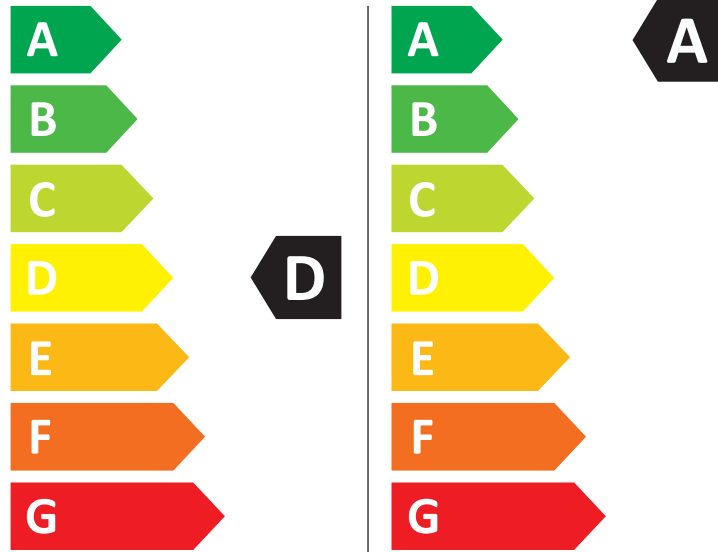

Samsung

WD90HG5U34BE

308 kWh/100

32 kWh/100

6.0 kg 9.0 kg

90 L 50 L

7:11 3:48

ABCDEFG