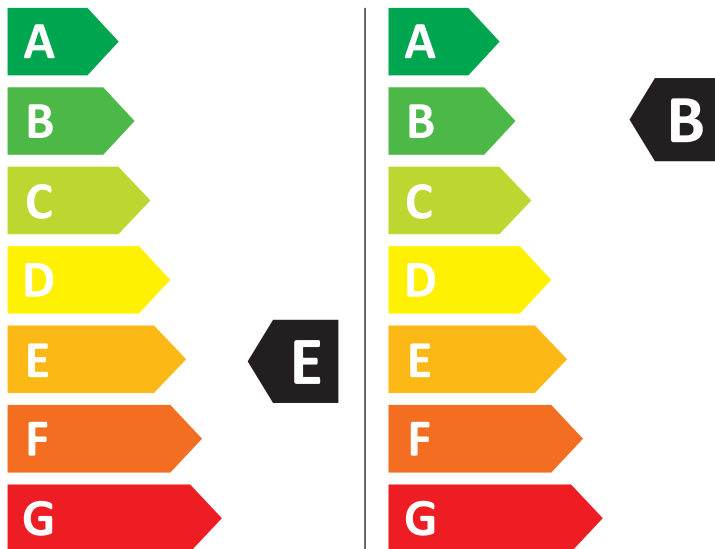

72 dB ABCD

2019/2014

ENERG

SAMSUNG

WD90T654DBN

🚰 377 kWh/100

💧 57 kWh/100

6,0 kg 9,0 kg