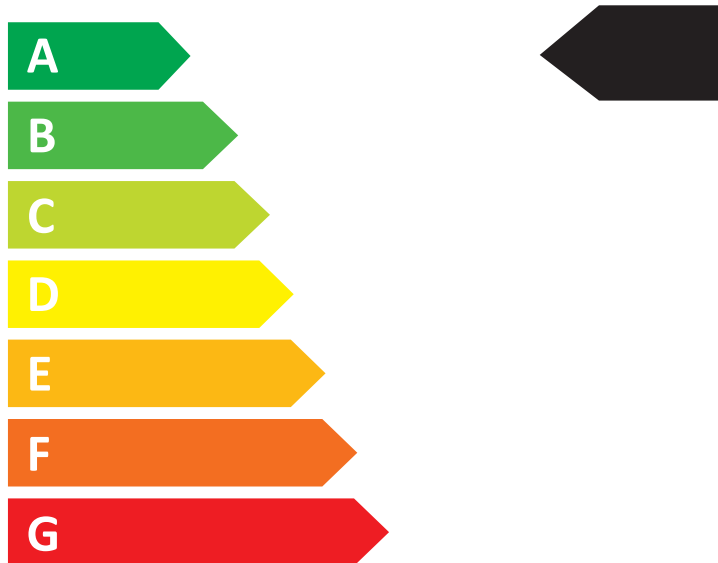

SAMSUNG

WW11DB8B95GB

32 kWh / 100

11,0 kg

4:00

54 L

A B C D E F G

72 dB
A B C D

2019/2014

Size: W 107 x H 208 mm

Material : ART

Release paper: Pale blue-green Glassine

ENERG

SAMSUNG

WW11DB8B95GB

32 kWh /